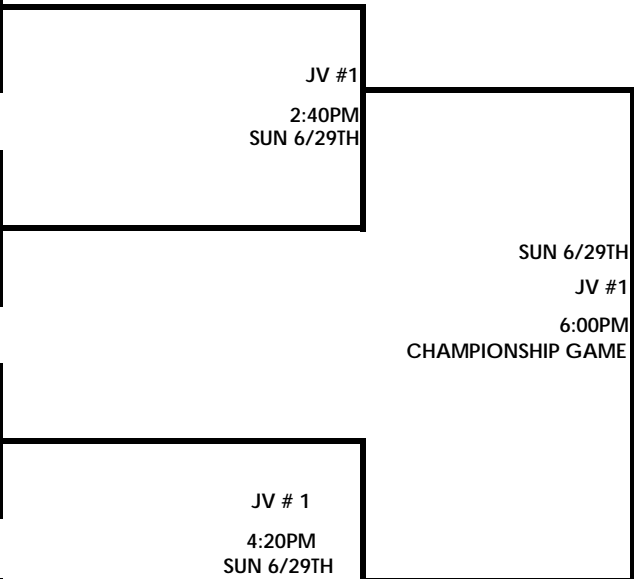

#	POOL A	SCORE	SCORE	RECORD	RUNS ALLOWED	RUNS SCORED	PLACE
1	PICO RIVERA						
2	WAGS BRONZE						
3	SYLMAR B						
4	WEST VALLEY						

#	POOL B	SCORE	SCORE	RECORD	RUNS ALLOWED	RUNS SCORED	PLACE
1	PICO FASTPITCH						
2	LA CRESCENTA						
3	SYLMAR A						
4	SIERRA MADRE						

SATURDAY 6/28th		
TEAMS	TIME	FIELD
B1 V 3	8:00AM	SF VARSITY #1
B4 V B2	8:00AM	SF JV #1
B1 V B4	9:40AM	SF JV #1
A3 V A4	11:20AM	SF JV #1
B2 V B3	1:00PM	SF JV #1
A4 V A2	2:40PM	SF VARSITY #1
A1 V A3	2:40PM	SF JV #1
A1 V A2	4:20PM	SF JV #1

A3rd PLACE

JV #1
8:00AM
SUN 6/29TH
B2nd PLACE

A1st PLACE
JV # 1
9:40AM
SUN 6/29TH
B4th PLACE

B3rd PLACE
JV # 1
11:20AM
SUN 6/29TH
A2nd PLACE

B1st PLACE
JV # 1
1:00PM
SUN 6/8TH
A4th PLACE

Tournament tie-breaker is as follows:

1. Head-to-head
2. Least number of runs allowed
3. Most number of runs scored
4. Coin toss

A tie in pool play will stand as a tie.