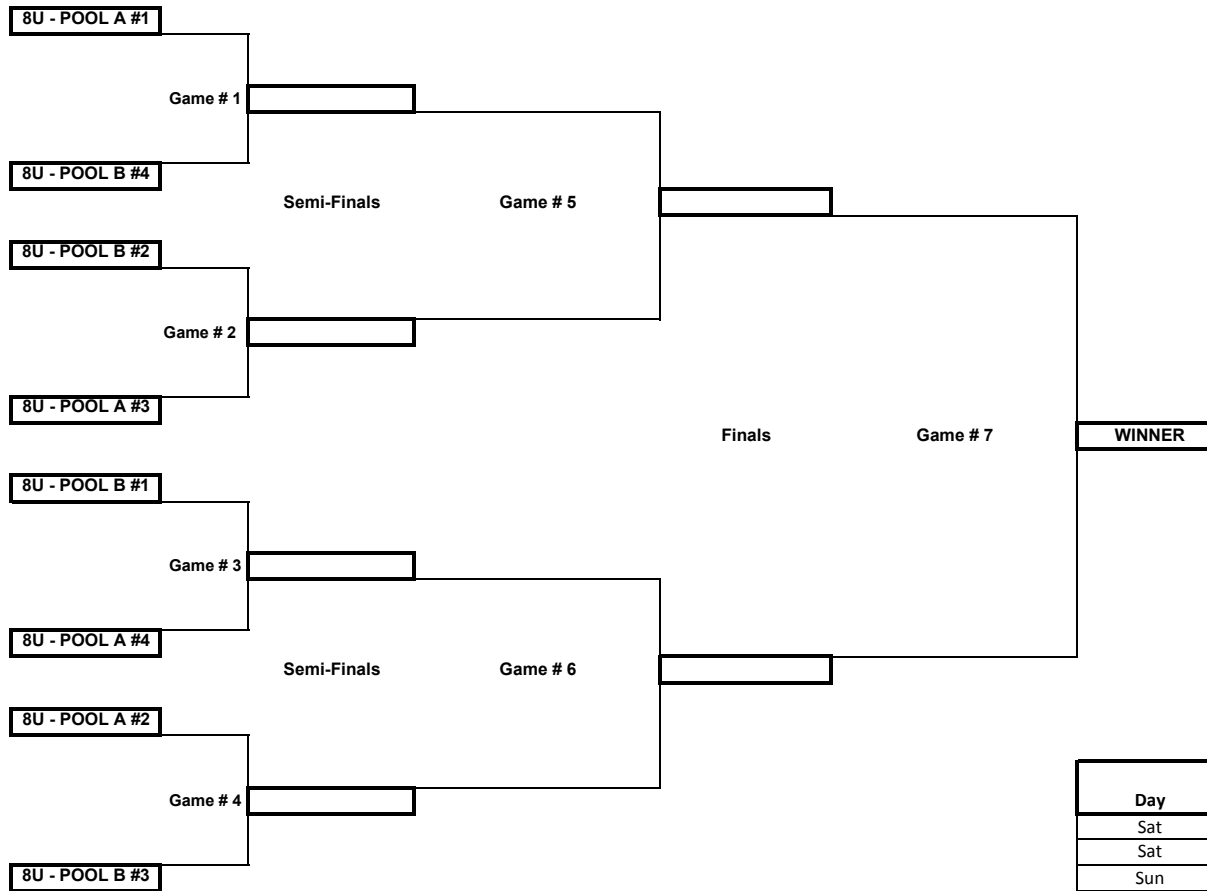

2009 La Verne Kick-Off Classic All Stars Tournament 8U BRACKET

Fields

- WPN - Wheeler Park North
- WPS - Wheeler Park South
- LFN - Las Flores North
- LFS - Las Flores South
- SDLH - San Dimas Lone Hill Park
- SDGE - San Dimas Gladstone East
- SDGW - San Dimas Gladstone West

Day	Time	Field	Game
Sat	3:30 PM	SDGW	8U (Bracket G1)
Sat	3:30 PM	SDGE	8U (Bracket G3)
Sun	9:00 AM	SDGW	8U (Bracket G2)
Sun	9:00 AM	SDGE	8U (Bracket G4)
Sun	11:00 AM	SDGW	8U (Bracket G5)
Sun	11:00 AM	SDGE	8U (Bracket G6)
Sun	3:00 PM	WPN	8U (Bracket G7)