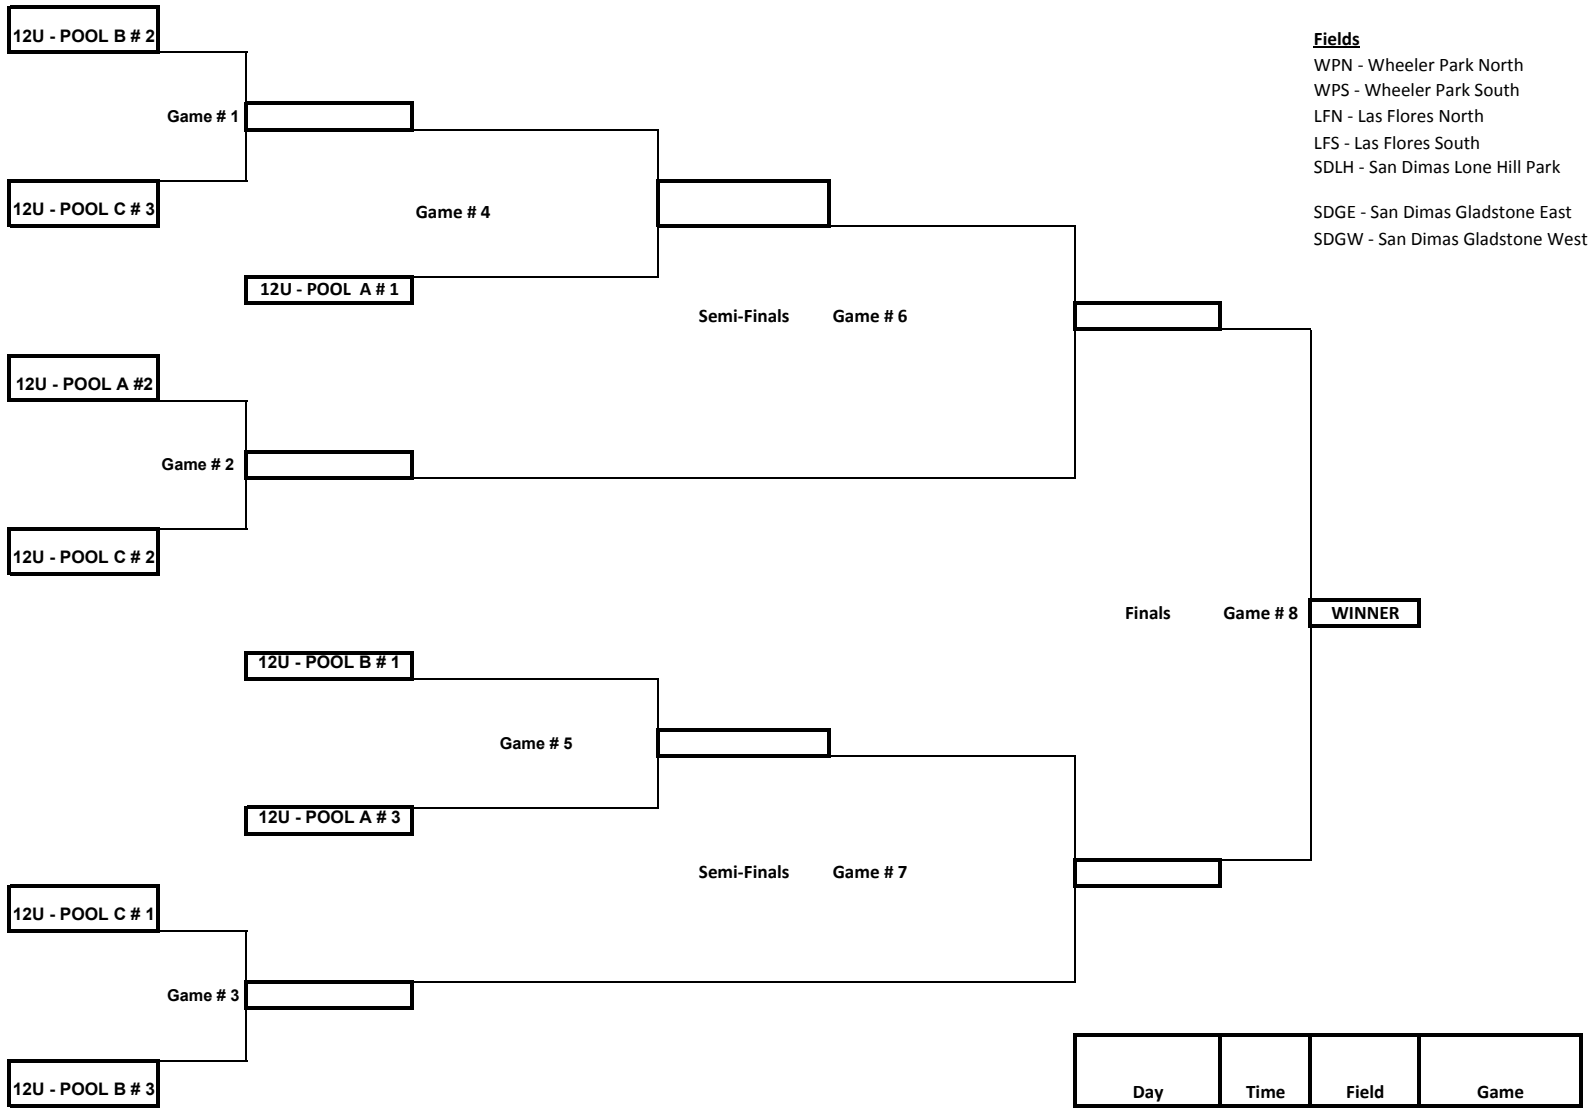

2009 La Verne Kick-Off Classic All Stars Tournament

12U BRACKET

Day	Time	Field	Game
Sat	5:00 PM	LFN	12U (Bracket G1)
Sat	5:00 PM	LFS	12U (Bracket G2)
Sat	5:00 PM	SDLH	12U (Bracket G3)
Sun	9:00 AM	LFN	12U (Bracket G4)
Sun	9:00 AM	LFS	12U (Bracket G5)
Sun	11:00 AM	LFN	12U (Bracket G6)
Sun	1:00 PM	LFN	12U (Bracket G7)
Sun	3:00 PM	WPS	12U (Bracket G8)