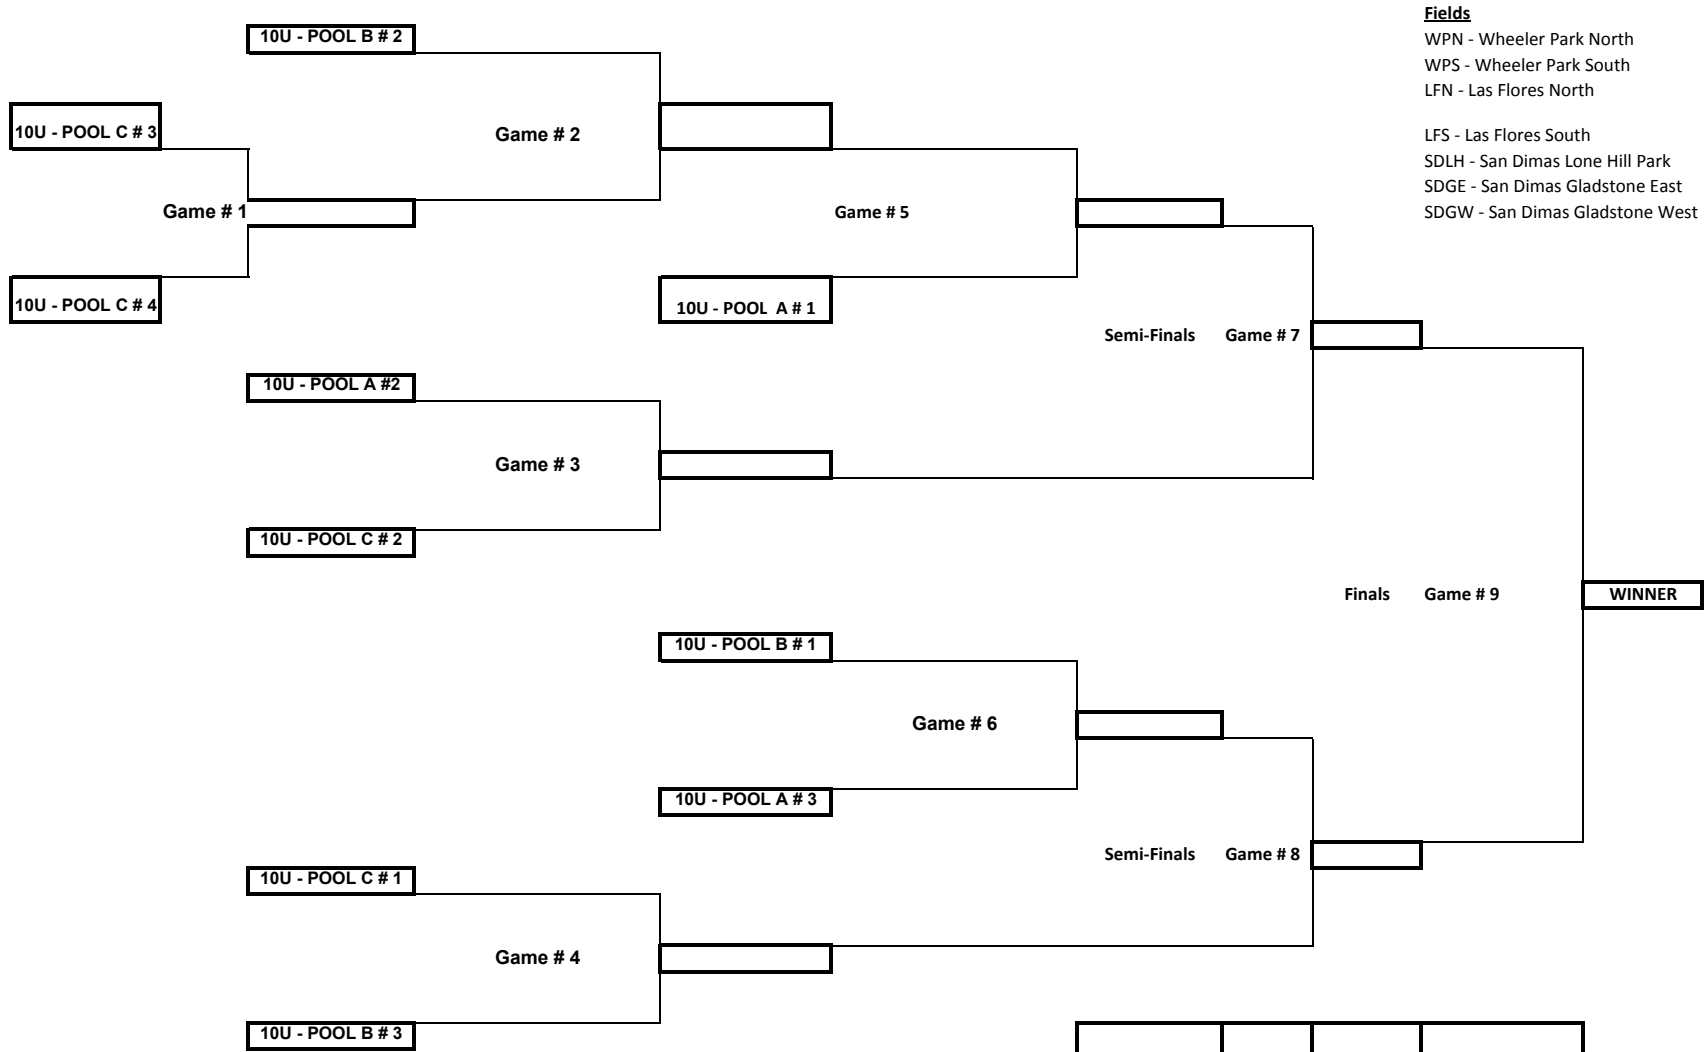

2009 La Verne Kick-Off Classic All Stars Tournament

10U BRACKET

1. **Fields**
2. WPN - Wheeler Park North
   - WPS - Wheeler Park South
   - LFN - Las Flores North
   - LFS - Las Flores South
   - SDLH - San Dimas Lone Hill Park
   - SDGE - San Dimas Gladstone East
   - SDGW - San Dimas Gladstone West

Day	Time	Field	Game
Sat	5:00 PM	WPN	10U (Bracket G1)
Sat	5:00 PM	WPS	10U (Bracket G3)
Sun	9:00 AM	WPN	10U (Bracket G2)
Sun	9:00 AM	WPS	10U (Bracket G4)
Sun	11:00 AM	WPN	10U (Bracket G5)
Sun	11:00 AM	WPS	10U (Bracket G6)
Sun	1:00 PM	WPN	10U (Bracket G7)
Sun	1:00 PM	WPS	10U (Bracket G8)
Sun	5:00 PM	WPN	10U (Bracket G9)