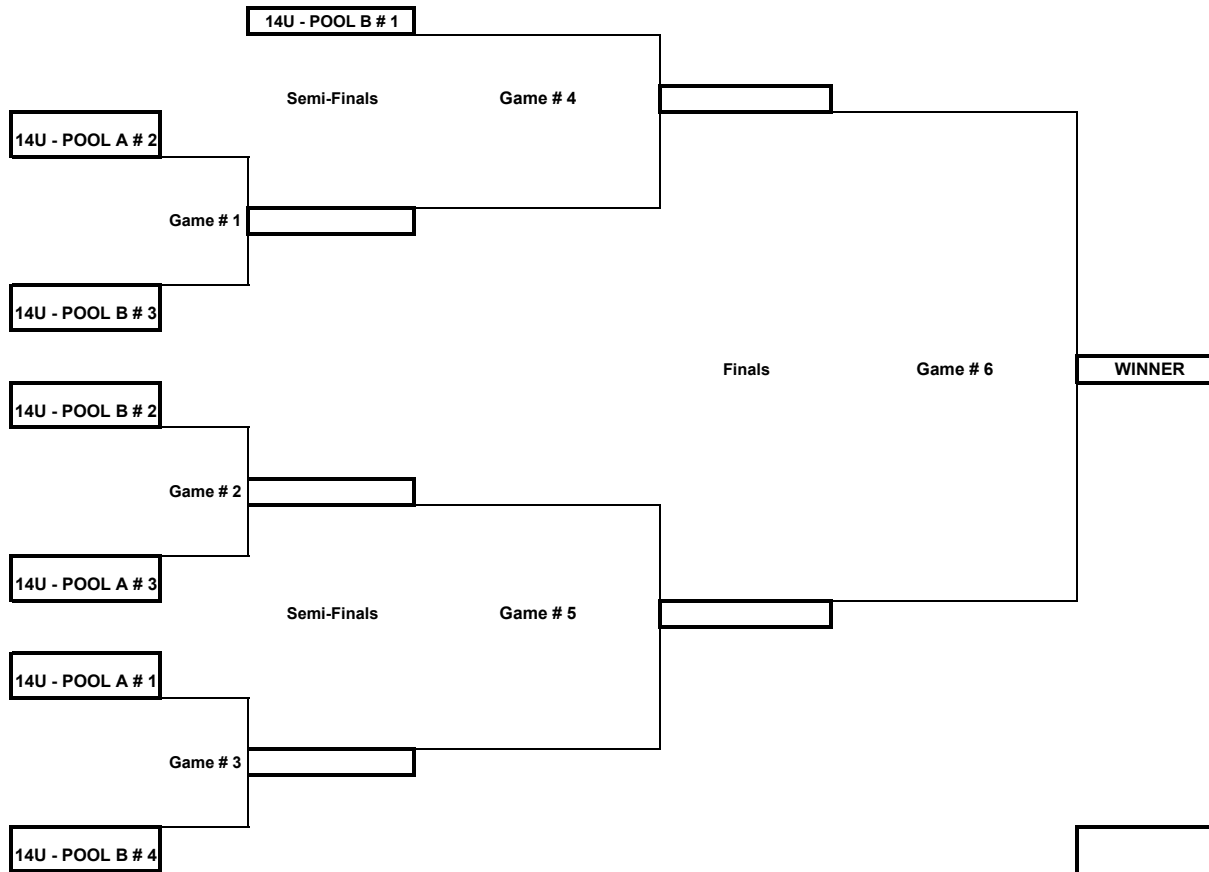

2009 La Verne Kick-Off Classic All Stars Tournament

14U BRACKET

Fields

WPN - Wheeler Park North

WPS - Wheeler Park South

LFN - Las Flores North

LFS - Las Flores South

SDLH - San Dimas Lone Hill Park

SDGE - San Dimas Gladstone East

SDGW - San Dimas Gladstone West

Day	Time	Field	Game
Sun	9:00 AM	SDLH	14U (Bracket G2)
Sun	11:00 AM	LFS	14U (Bracket G1)
Sun	11:00 AM	SDLH	14U (Bracket G3)
Sun	1:00 PM	LFS	14U (Bracket G4)
Sun	1:00 PM	SDLH	14U (Bracket G5)
Sun	5:00 PM	WPS	14U (Bracket G6)