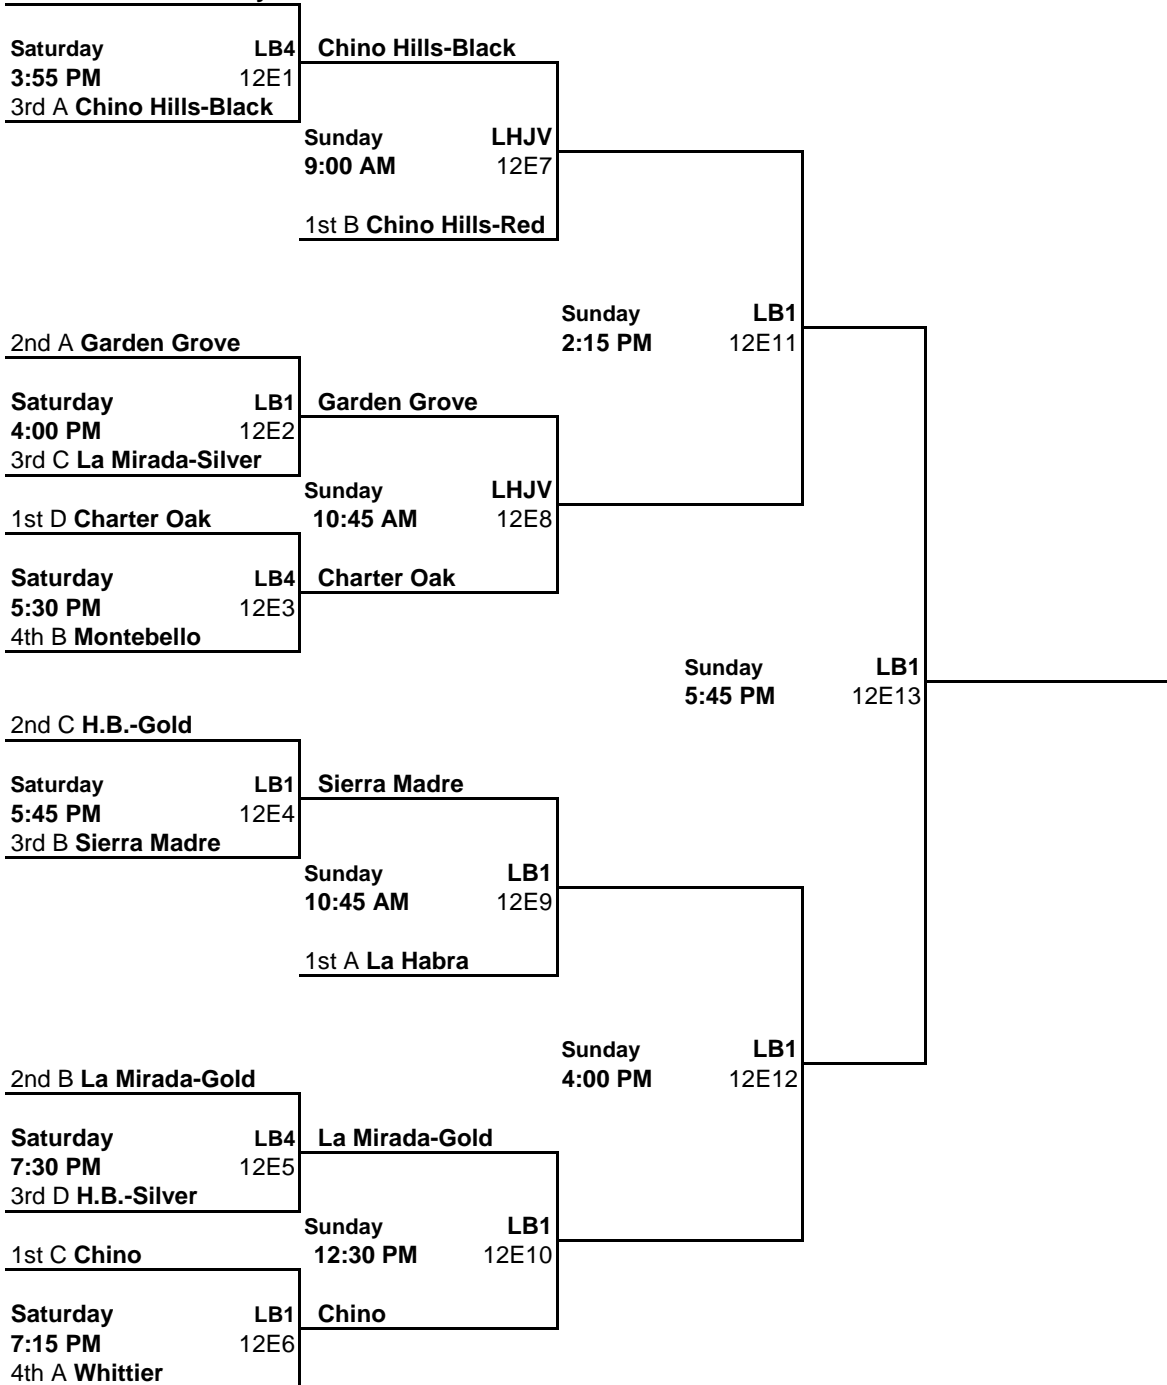

Charter Oak

Saturday LB4
5:30 PM 12E3
4th B Montebello

2nd C H.B.-Gold

Saturday LB1
5:45 PM 12E4
3rd B Sierra Madre

Sierra Madre

Sunday LB1
10:45 AM 12E9
1st A La Habra

2nd B La Mirada-Gold

Saturday LB4
7:30 PM 12E5
3rd D H.B.-Silver

La Mirada-Gold

Sunday LB1
12:30 PM 12E10
1st C Chino

Chino

Saturday LB1
7:15 PM 12E6
4th A Whittier

Sunday LB1
2:15 PM 12E11

Sunday LB1
5:45 PM 12E13

Sunday LB1
4:00 PM 12E12

2008 Field of Dreams - 14U Brackets