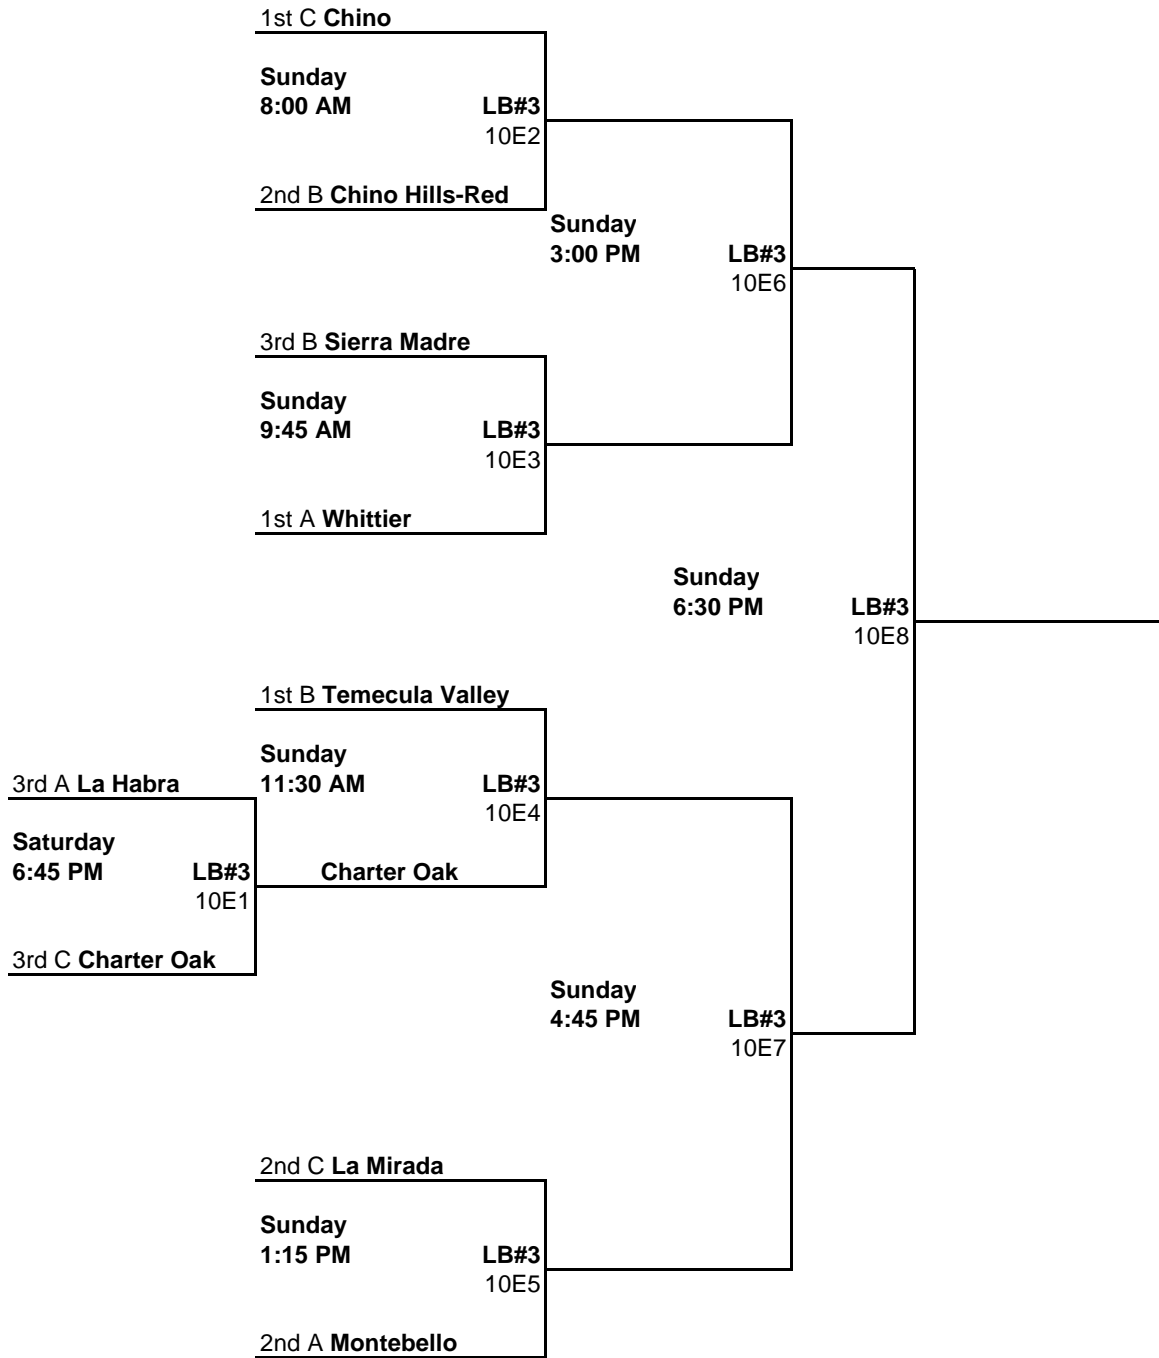

2008 Field of Dreams - 8U Brackets
May 30 - June 1, 2008

REVISED

5/30/2008

2008 Field of Dreams - 10U Brackets
 May 30 - June 1, 2008

2008 Field of Dreams - 12U Brackets

May 30 - June 1, 2008

2nd D Temecula Valley

Saturday LB4
3:55 PM 12E1
3rd A Chino Hills-Black

Chino Hills-Black

Sunday LHJV
9:00 AM 12E7
1st B Chino Hills-Red

2nd A Garden Grove

Saturday LB1
4:00 PM 12E2
3rd C La Mirada-Silver

Garden Grove

Sunday LHJV
10:45 AM 12E8
1st D Charter Oak