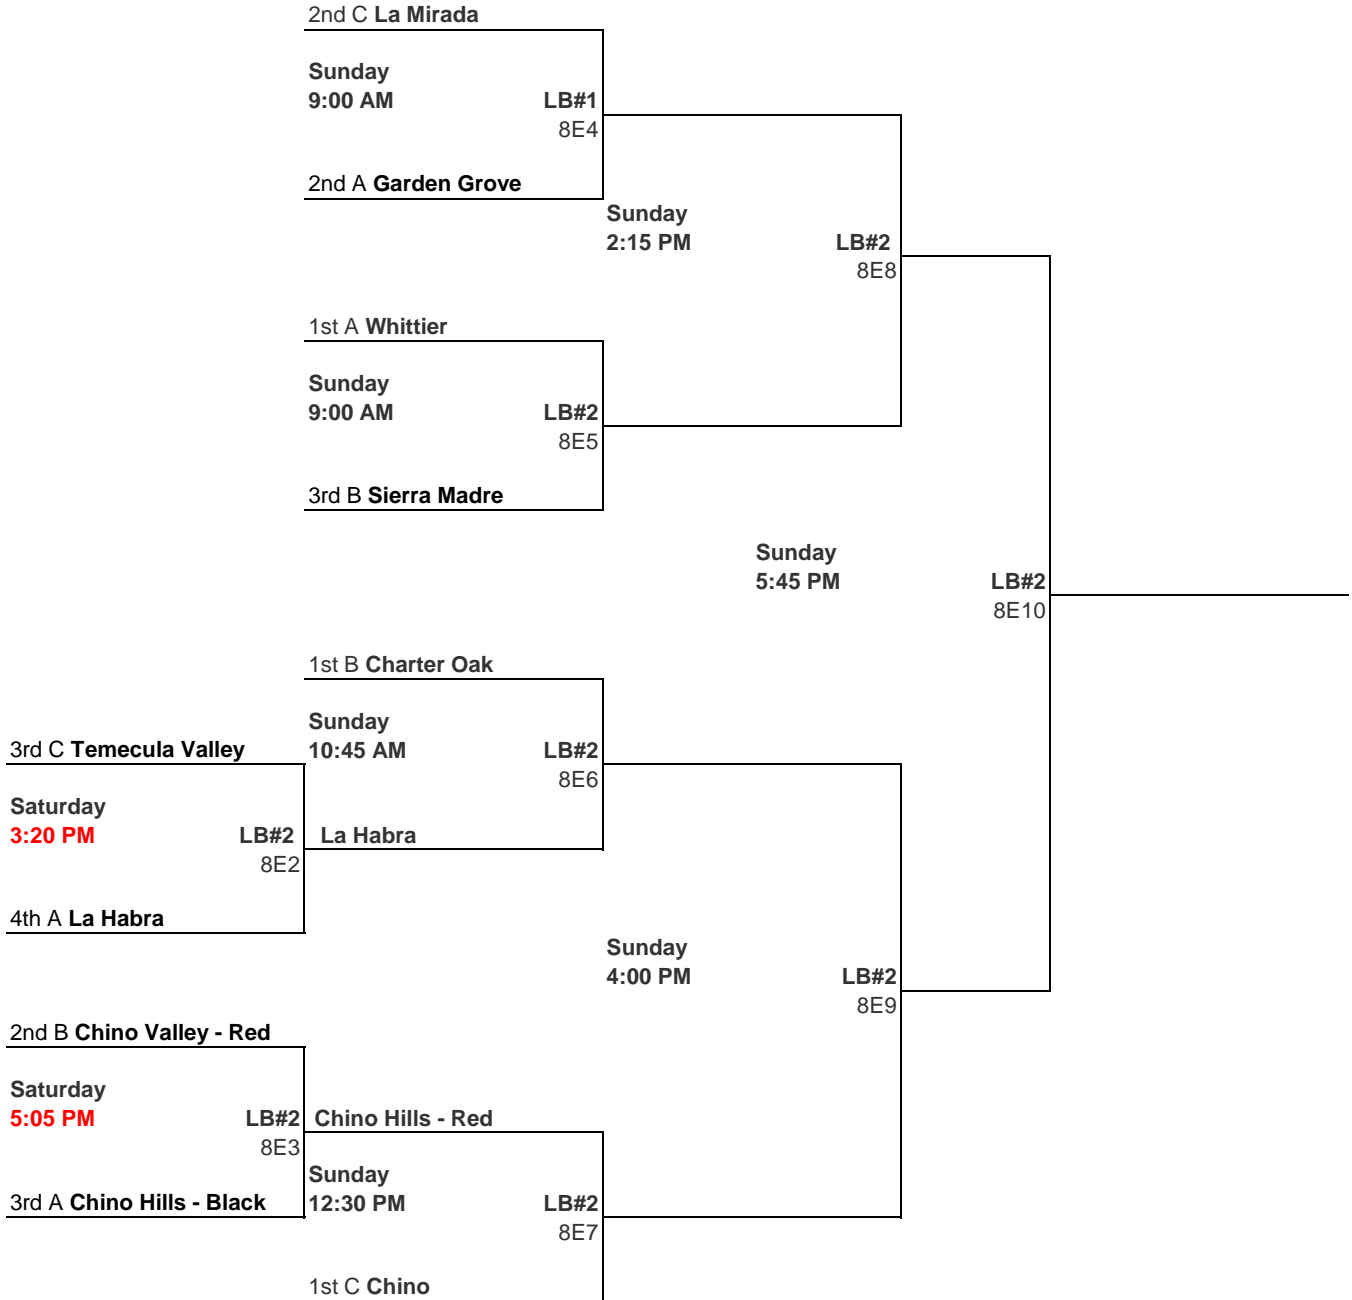

2008 Field of Dreams - 8U Brackets
May 30 - June 1, 2008

REVISED

5/30/2008

2008 Field of Dreams - 10U Brackets
 May 30 - June 1, 2008

2008 Field of Dreams - 12U Brackets

May 30 - June 1, 2008

2nd D Temecula Valley

Saturday LB4
3:55 PM 12E1
3rd A Chino Hills-Black

Chino Hills-Black

Sunday LHJV
9:00 AM 12E7
1st B Chino Hills-Red

2nd A Garden Grove

Saturday LB1
4:00 PM 12E2
3rd C La Mirada-Silver

Garden Grove

Sunday LHJV
10:45 AM 12E8
1st D Charter Oak

Charter Oak

Saturday LB4
5:30 PM 12E3
4th B Montebello

2nd C H.B.-Gold

Saturday LB1
5:45 PM 12E4
3rd B Sierra Madre

Sierra Madre

Sunday LB1
10:45 AM 12E9
1st A La Habra

2nd B La Mirada-Gold

Saturday LB4
7:30 PM 12E5
3rd D H.B.-Silver

La Mirada-Gold

Sunday LB1
12:30 PM 12E10
1st C Chino

Chino

Saturday LB1
7:15 PM 12E6
4th A Whittier

Sunday LB1
2:15 PM 12E11

Sunday LB1
5:45 PM 12E13

Sunday LB1
4:00 PM 12E12

2008 Field of Dreams - 14U Brackets