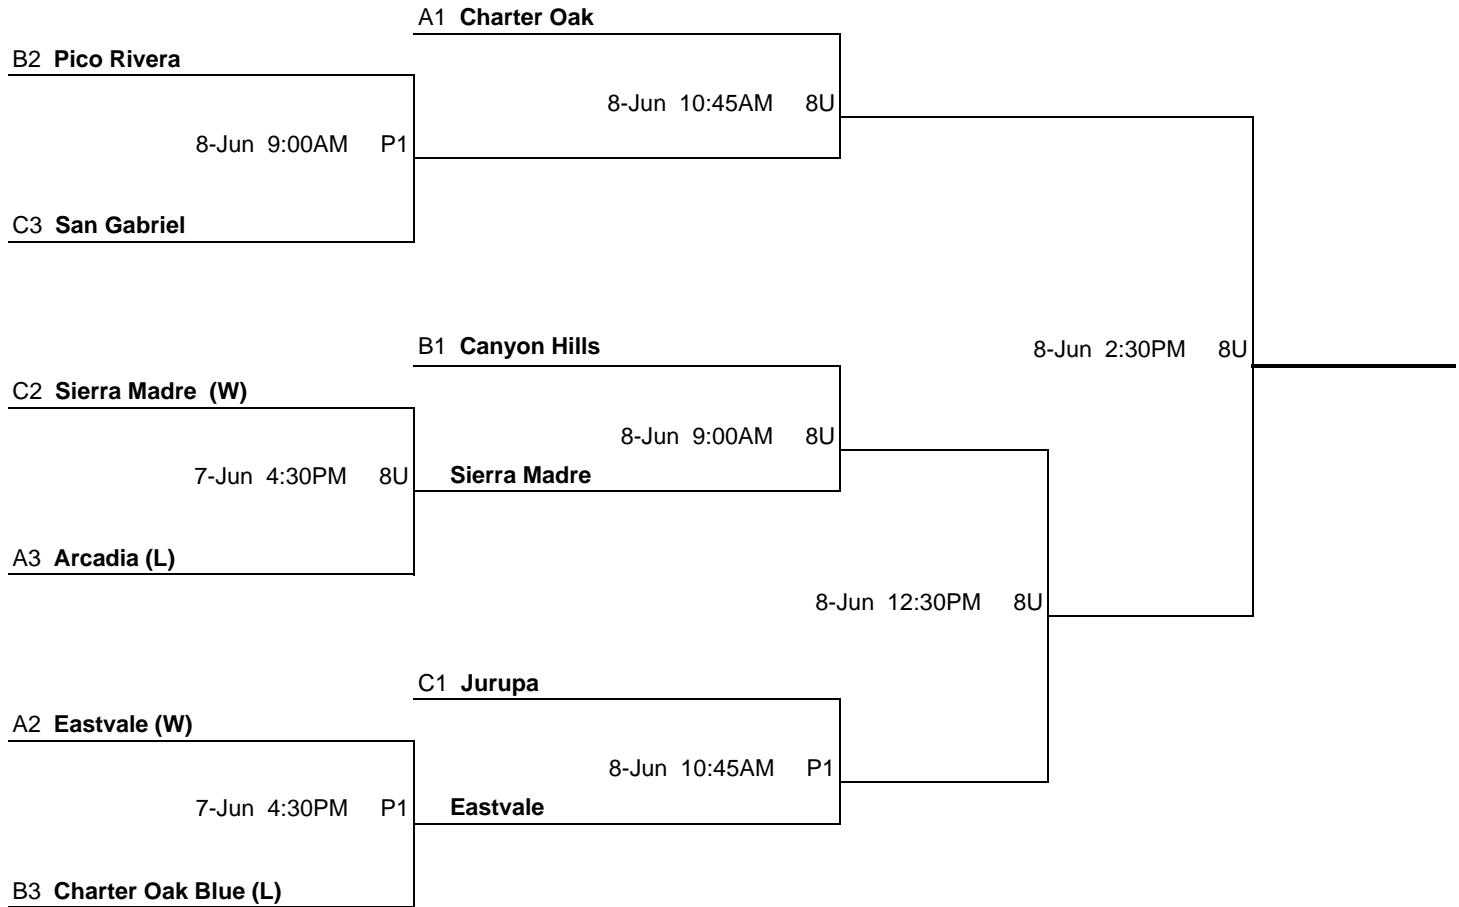

8U

Pool A	DAY	TIME	FLD	TEAM	SCORE	VS	TEAM	SCORE
Charter Oak Gold	6-Jun	5:30PM	8U	Charter Oak Gold	11	VS	Arcadia	0
Eastvale	7-Jun	10:45AM	8U	Eastvale	0	VS	Charter Oak Gold	4
Arcadia	7-Jun	2:15PM	8U	Arcadia	2	VS	Eastvale	9

Pool B	DAY	TIME	FLD	TEAM	SCORE	VS	TEAM	SCORE
Pico Rivera	6-Jun	5:30PM	P1	Pico Rivera	9	VS	Charter Oak Blue	4
Canyon Hills	7-Jun	9:00AM	8U	Canyon Hills	5	VS	Pico Rivera	2
Charter Oak Blue	7-Jun	12:45PM	8U	Charter Oak Blue	L	VS	Canyon Hills	W

Pool C	DAY	TIME	FLD	TEAM	SCORE	VS	TEAM	SCORE
San Gabriel	7-Jun	8:00AM	P1	San Gabriel	0	VS	Sierra Madre	9
Jurupa	7-Jun	10:00AM	P1	Jurupa	9	VS	San Gabriel	1
Sierra Madre	7-Jun	12:00PM	P1	Sierra Madre	2	VS	Jurupa	7