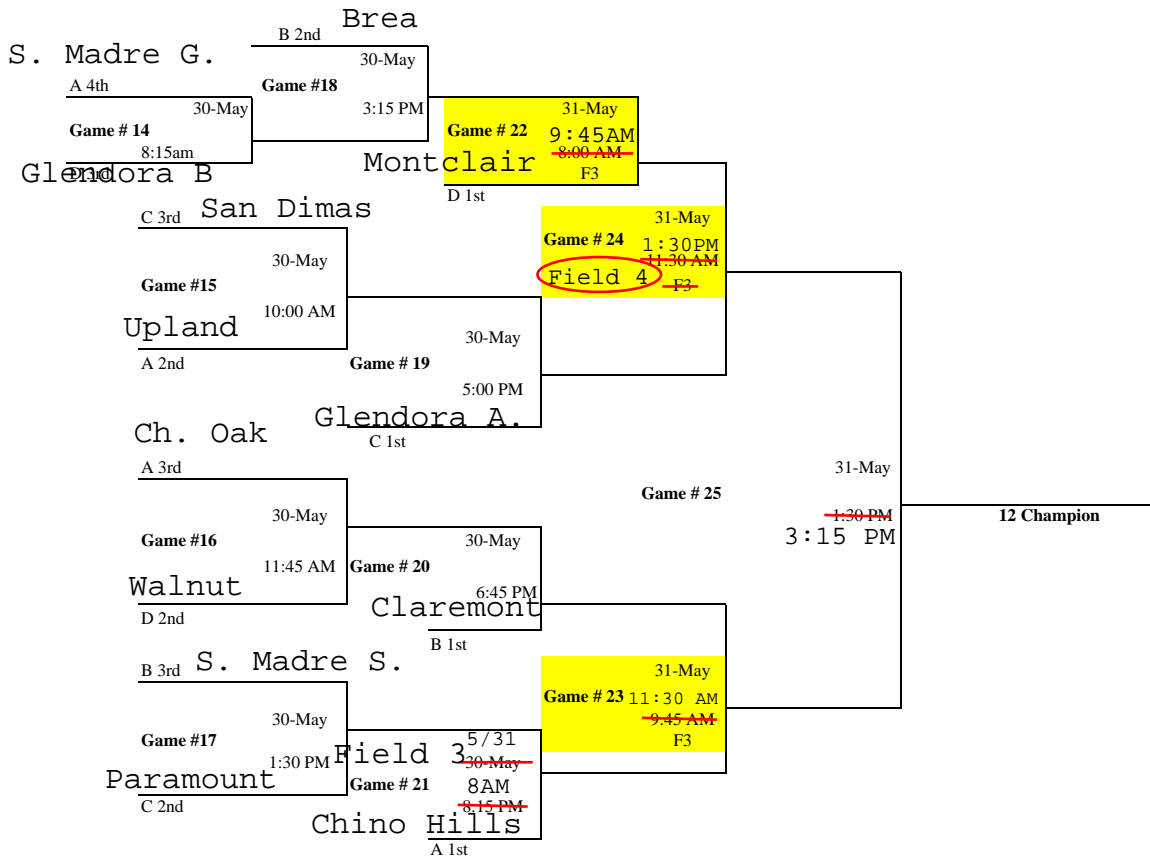

**2010 WALNUT MEMORIAL TOURNAMENT
12 & UNDER
SUZANNE PARK - FIELD # 4 & 3**

Field 3 Games in Yellow

Pool A	Pool B	Pool C	Pool D
1 Upland	1 Brea	1 San Dimas	1 Walnut
2 Chino Hills	2 Claremont	2 Glendora A	2 Montclair
3 Charter Oak	3 Sierra Madre Silver	3 Paramount	3 Glendora B
4 Sierra Madre Gold			

Pool Play A				Pool Play B				Pool Play C				Pool Play D			
Game # 2	1 vs 2	28-May	4:45 PM	Game # 3	1 vs 2	28-May	6:15 PM	Game # 4	1 vs 2	28-May	7:45 PM	Game # 1	1 vs 2(F3)	27-May	6:00 PM
Game # 6	3 vs 4	29-May	9:45 AM	Game # 7	2 vs 3	29-May	11:15 AM	Game # 8	2 vs 3	29-May	12:45 PM	Game # 5	2 vs 3	29-May	8:15 AM
Game # 10	4 vs 1	29-May	3:45 AM	Game # 11	3 vs 1	29-May	5:15 PM	Game # 12	3 vs 1	29-May	6:45 PM	Game # 9	3 vs 1	29-May	2:15 PM
Game # 13	2 vs 3	29-May	8:15 PM												

12U Single Elimination