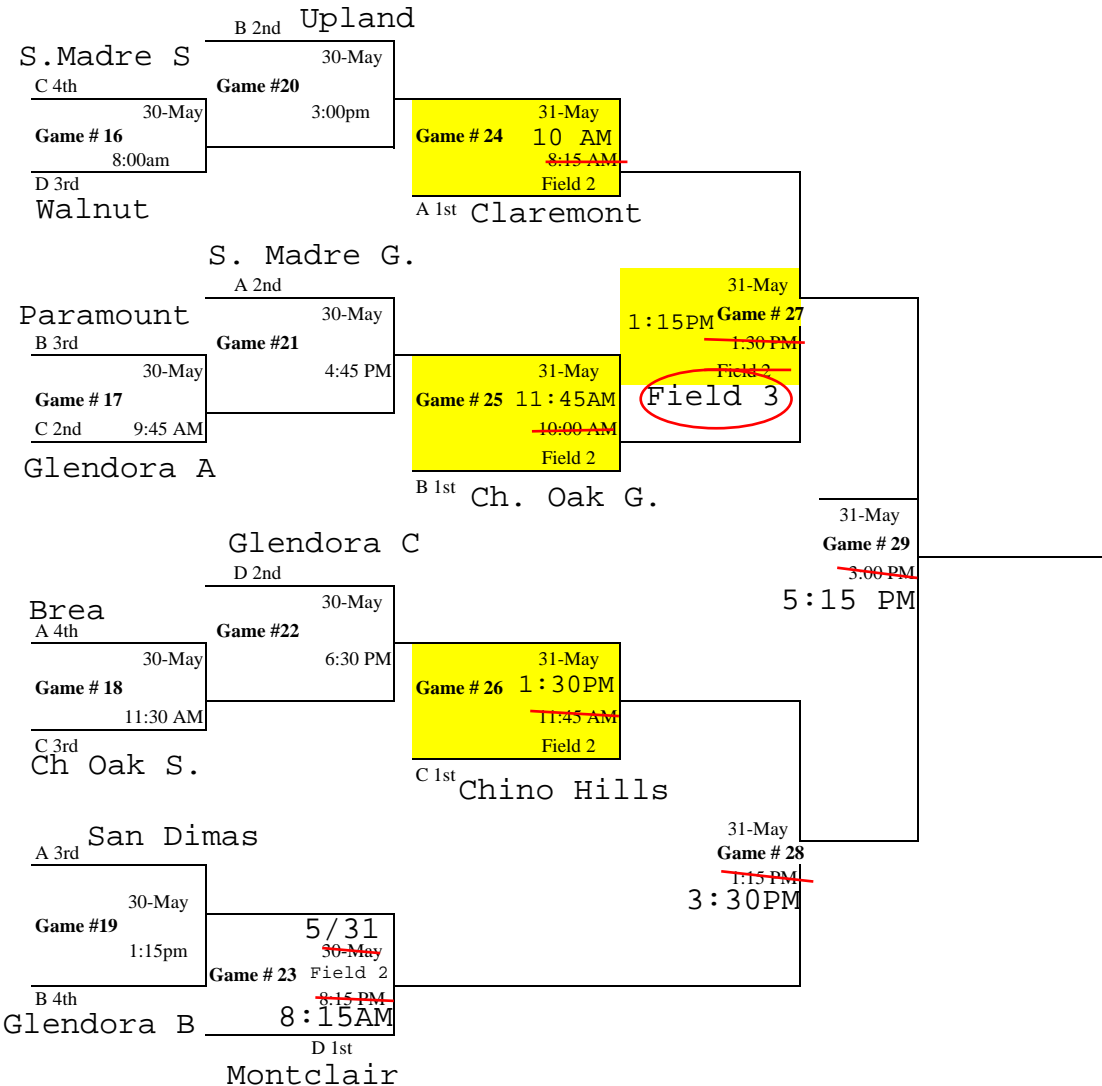

**2010 WALNUT MEMORIAL TOURNAMENT
10 & UNDER
SUZANNE PARK - FIELD # 3 & 2**

Field 2 Games in Yellow

Pool A	Pool B	Pool C	Pool D
1 Brea	1 Upland	1 Chino Hills	1 Walnut
2 San Dimas	2 Glendora B	2 Glendora A	2 Montclair
3 Claremont	3 Charter Oak Gold	3 Sierra Madre Silver	3 Glendora C
4 Sierra Madre Gold	4 Paramount	4 Charter Oak Silver	

Pool Play A				Pool Play B				Pool Play C				Pool Play D			
Game # 2	1 vs 2	28-May	4:30 PM	Game # 3	1 vs 2	28-May	6:00 PM	Game # 4	1 vs 2	28-May	7:30 PM	Game # 1	1 vs 2(F2)	27-May	6:00 PM
Game # 6	3 vs 4	29-May	9:30 AM	Game # 7	3 vs 4	29-May	11:00 AM	Game # 8	3 vs 4	29-May	12:30 PM	Game # 5	2 vs 3	29-May	8:00 AM
Game # 10	4 vs 1	29-May	3:30 PM	Game # 11	4 vs 1	29-May	5:00 PM	Game # 12	4 vs 1	29-May	6:30 PM	Game # 9	3 vs 1	29-May	2:00 PM
Game # 13	2 vs 3	29-May	8:00 PM	Game # 14	2 vs 3	29-May	5:15 PM Field 2	Game # 15	2 vs 3	29-May	6:45 PM Field 2				

10U Single Elimination