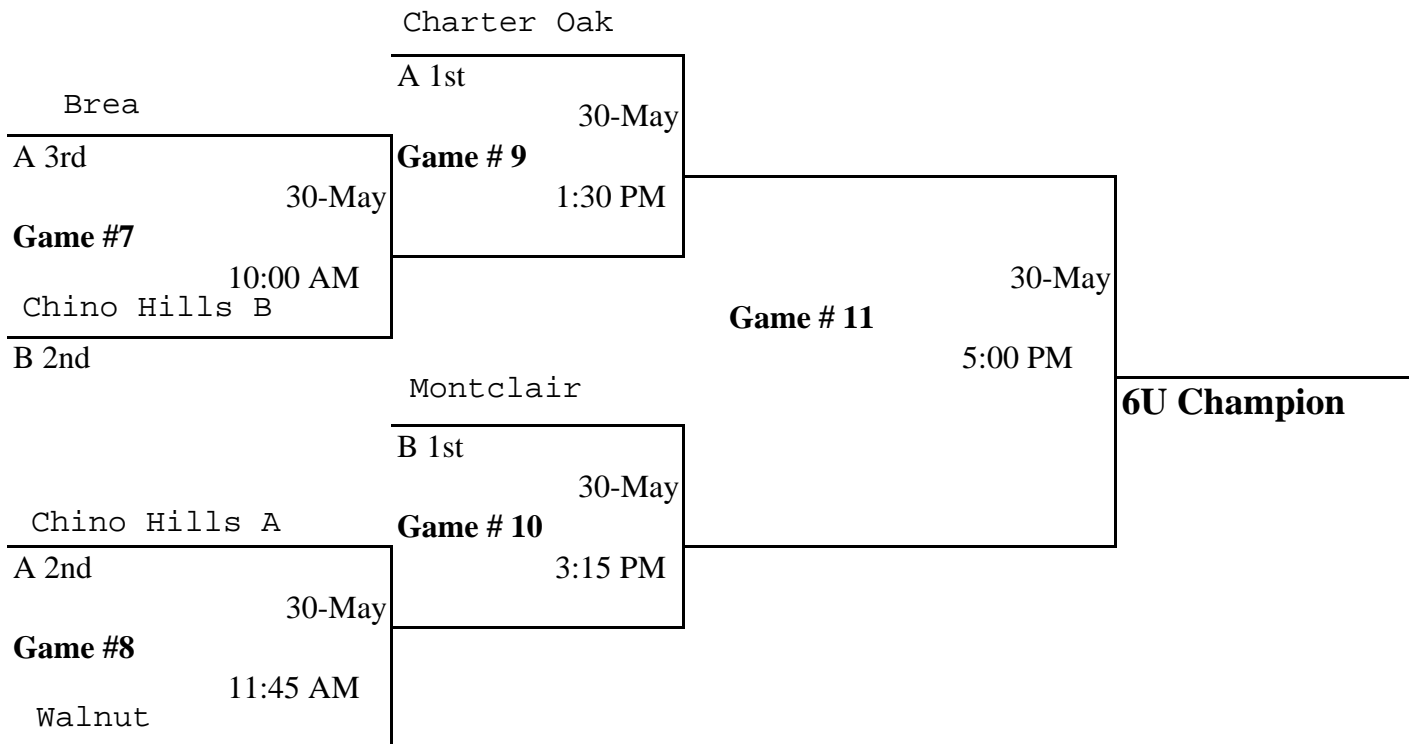

**2010 WALNUT MEMORIAL TOURNAMENT
6 & UNDER
SUZANNE PARK - FIELD # 2**

Pool A	Pool B
1 Brea	1 Walnut
2 Charter Oak	2 Chino Hills B
3 Chino Hills A	3 Montclair

Pool Play A				Pool Play B			
Game # 1	1 vs 2	29-May	8:15 AM	Game # 2	1 vs 2	29-May	9:45 AM
Game # 3	2 vs 3	29-May	11:15 AM	Game # 4	2 vs 3	29-May	12:45 PM
Game # 5	3 vs 1	29-May	2:15 PM	Game # 6	3 vs 1	29-May	3:45 PM

6U Single Elimination