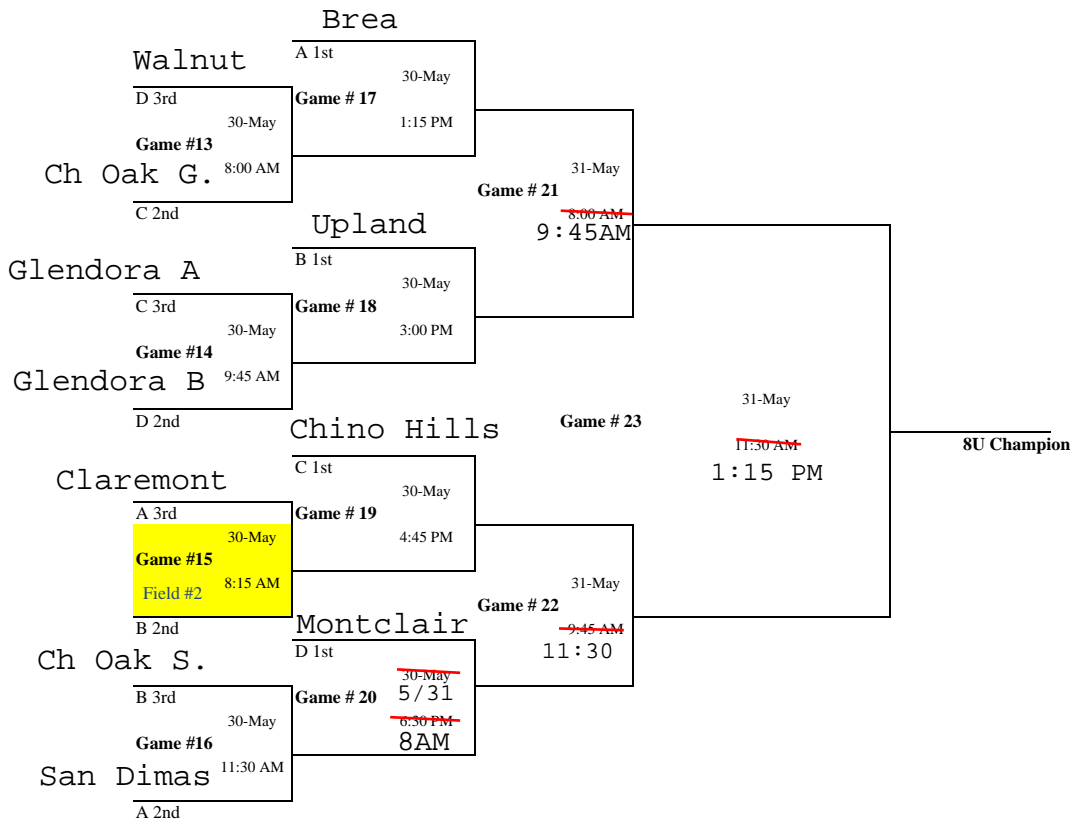

**2010 Walnut Memorial Tournament
8 & UNDER
SUZANNE PARK - FIELD #1 & 2**

Field 2 Games in Yellow

Pool A				Pool B				Pool C				Pool D			
1 Brea				1 Sierra Madre Gold				1 Glendora A				1 Walnut			
2 San Dimas				2 Upland				2 Chino Hills				2 Montclair			
3 Claremont				3 Charter Oal Silver				3 Charter Oak Gold				3 Glendora B			

Pool Play A				Pool Play B				Pool Play C				Pool Play D			
Game # 2	1 vs 2	28-May	4:30 PM	Game # 3(F2)	1 vs 2	28-May	4:45 PM	Game # 4	1 vs 2	28-May	6:00 PM	Game # 1	1 vs 2	27-May	6:00 PM
Game # 6	2 vs 3	29-May	9:30 AM	Game # 7	2 vs 3	29-May	11:00 AM	Game # 8	2 vs 3	29-May	12:30 PM	Game # 5	2 vs 3	29-May	8:00 AM
Game # 10	3 vs 1	29-May	3:30 PM	Game # 11	3 vs 1	29-May	5:00 PM	Game # 12	3 vs 1	29-May	6:30 PM	Game # 9	3 vs 1	29-May	2:00 PM

8U Single Elimination